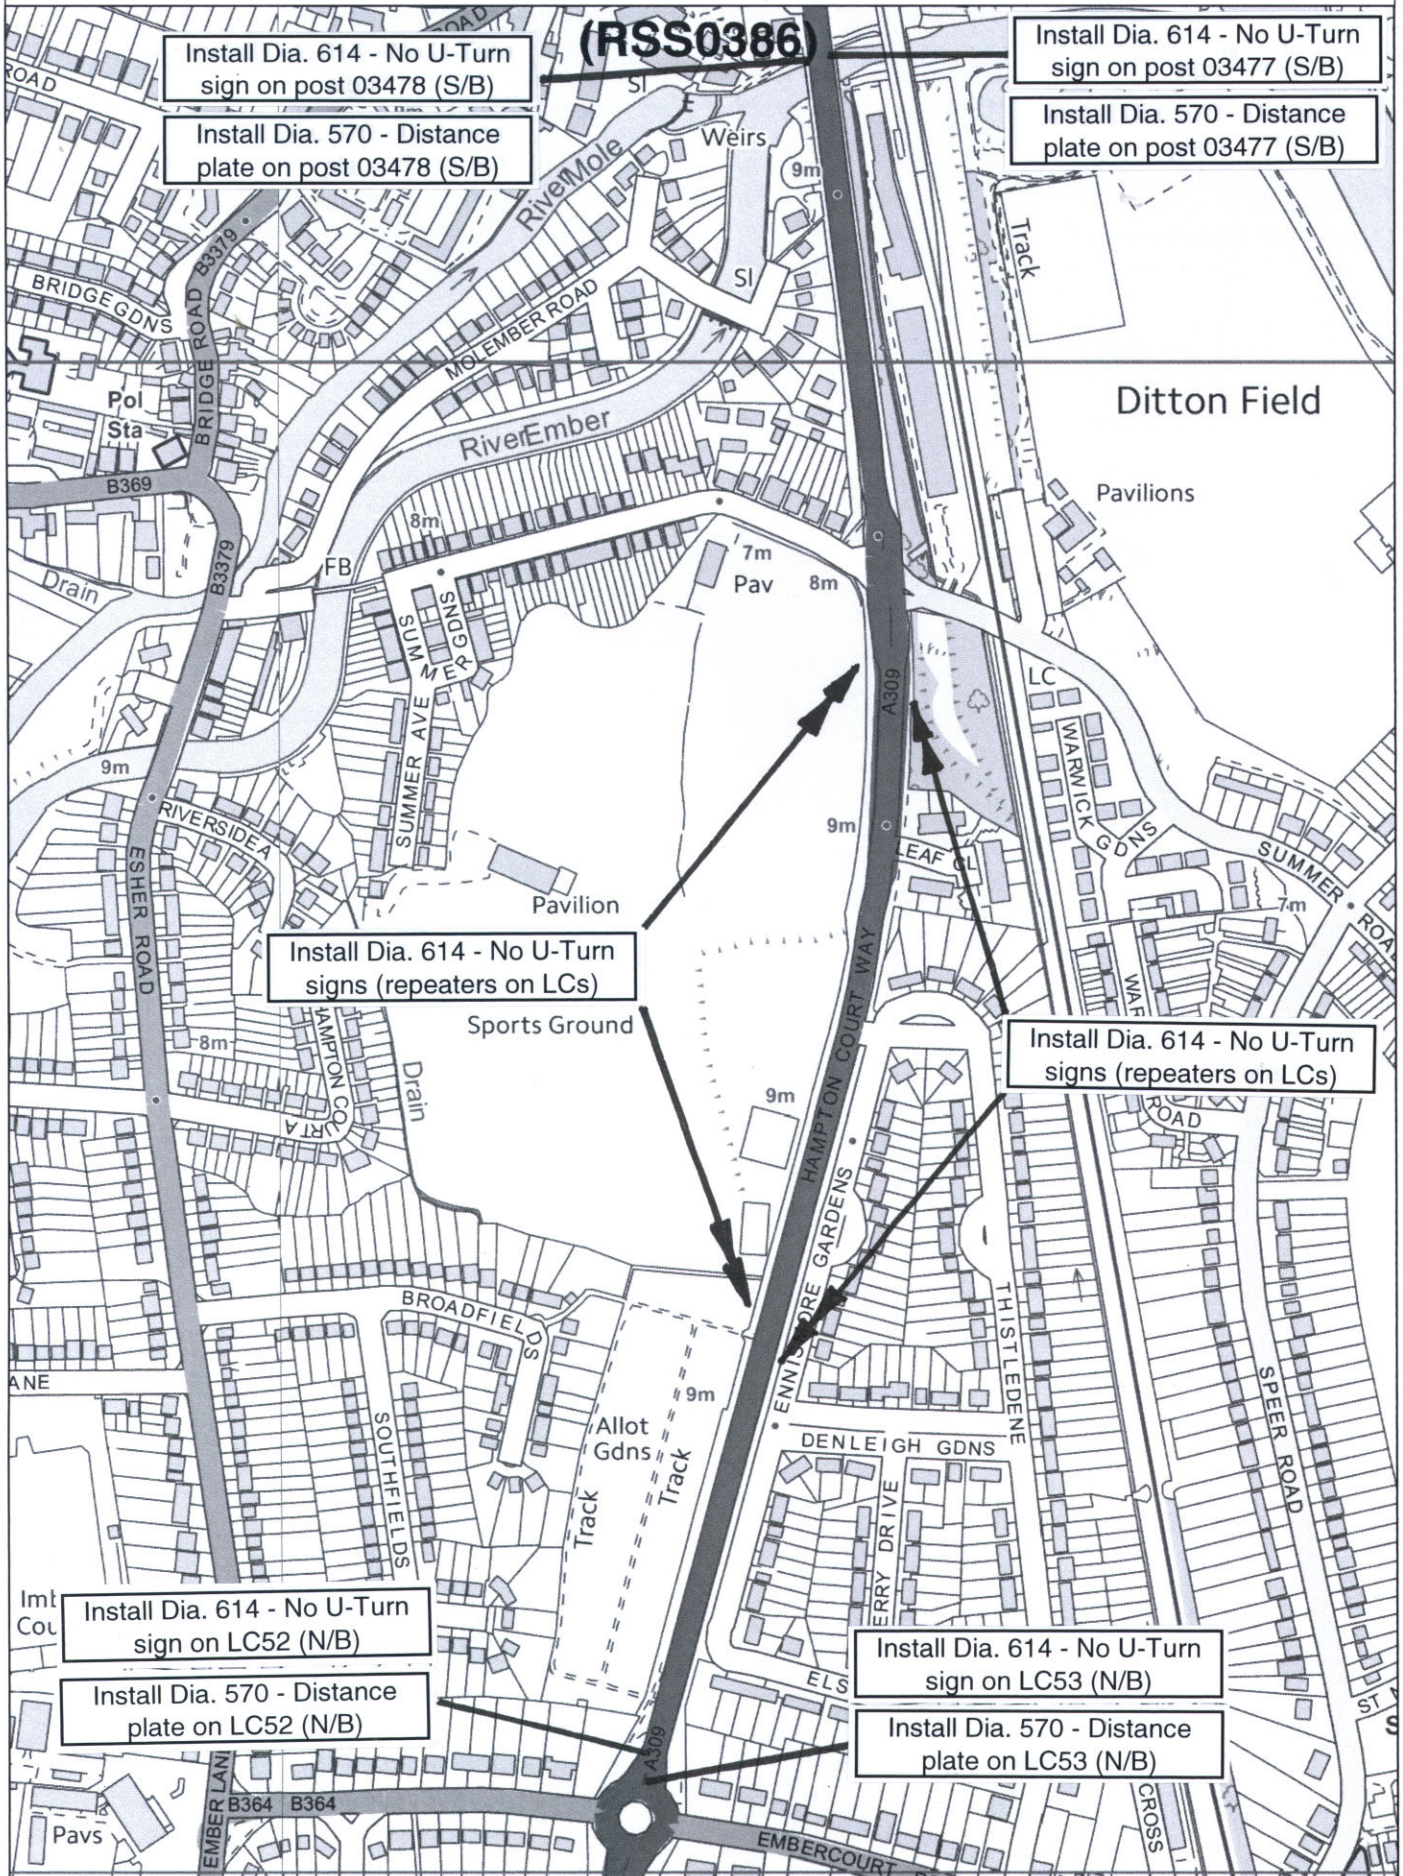

A309 Hampton Court Way, Thames Ditton (R232/05)

(RSS0386)

Install Dia. 614 - No U-Turn sign on post 03478 (S/B)

Install Dia. 570 - Distance plate on post 03478 (S/B)

Install Dia. 614 - No U-Turn sign on post 03477 (S/B)

Install Dia. 570 - Distance plate on post 03477 (S/B)

Scale 1:5010

© Crown Copyright Licence No. 100019613, Surrey County Council, 2006.
Except A-Z mapping © Copyright of the Publishers Geographers' A-Z Map Company Ltd.